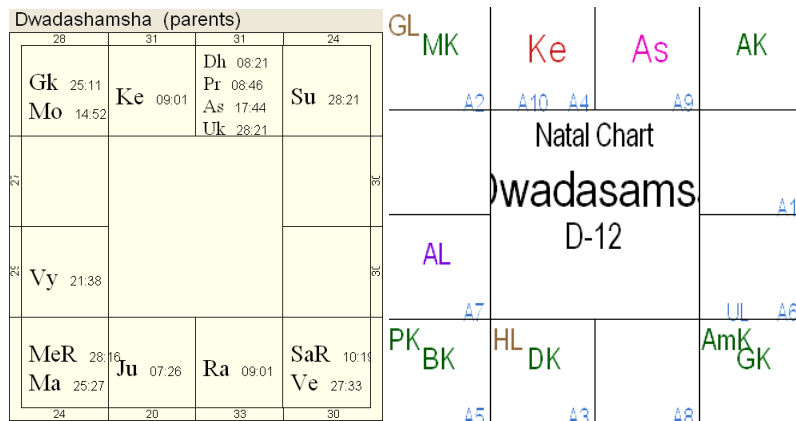

Tithi: Sukla Dwitiya (Mo) (42.74% left)	Jupiter	Mars: 1986-07-07 - 1993-07-07
Vedic Weekday: Saturday (Sa)	Venus	Rah: 1993-07-07 - 2011-07-07
Nakshatra: Poorva Phalguni (Ve) (59.46% left)	Saturn 2-Paarijaata 3-Kusuma	Jup: 2011-07-07 - 2027-07-07
Yoga: Siva (Me) (60.45% left)	Rahu	Sat: 2027-07-07 - 2046-07-07
Karana: Kaulava (Ma) (85.49% left)	Ketu	Merc: 2046-07-07 - 2063-07-07
Hora Lord: Mars (5 min sign: Sg)		Ket: 2063-07-07 - 2070-07-06
Mahakala Hora: Jupiter (5 m in sign: Ge)		
Kaala Lord: Moon (Mahakala: Moon)		
Sunrise: 5:45:41 Suns et: 19:33:16		

*Отметим, рождение в Сурья Санкранти, Солнце в Пидье и Ганданте, Кету так же в Ганданте
Марс правитель родителей в девятом доме, в свакштра, но с Кету в ганданте.
Одновременно Солнце АК*

*Венера правитель даши одновременно представляет мать и она в марана стхане, вместе с Кшайя (разрушительный) Сурья
и она же маракеша матери*

Vimsottari Dasa:
Maha Dasas:

Ven: 1950-07-07 (9:27:47) - 1970-07-07 (5:51:47)
Sun: 1970-07-07 (5:51:47) - 1976-07-06 (16:46:59)
Moon: 1976-07-06 (16:46:59) - 1986-07-07 (2:58:59)
Mars: 1986-07-07 (2:58:59) - 1993-07-06 (19:43:23)
Rah: 1993-07-06 (19:43:23) - 2011-07-07 (4:28:59)
Jup: 2011-07-07 (4:28:59) - 2027-07-07 (1:36:11)

*Согласно Нараяна даша идет Махадаша Скорпиона и Водолей становится знаком Матери
Водолей здесь управляется Раху и он находится в пидье в Марана стхане в юти с Маракешей Юпитером*

*В двадашамше Солнце Матри Пати в доме смерти и имеет тройное поражение
Смерть Венера /Сатурн/Сатурн соответствует классическим правилам ведической астрологии*

Восьмерых детей – вместе с маленькой Мадонной - отец воспитывал в строгости и набожности.

Семья Чикконе была настолько набожной, что детей каждое утро поднимали в шесть утра, чтобы они час провели в церкви, прежде чем их отвезут в приходскую школу.

Dwadasamsa (parents)

Degree	RC	Dignity	SB%	SB#	MB	Hemmed	VB	SVdisp	Fin.D.	IshKas	Domin.	AV
As 17:44:26												
Su 28:21:08		Enemy	1.26	4	Ke,Sa	9	Ju(2)		Ju	57/62	1.30	3
Mo 14:52:11		Enemy	0.96	1	Me,Ke	14	Me(2) Ju(2)		Ju	16/27	1.61	5
Ma 25:27:46		Grf.Fr.	1.62	5	Ju,Me	16	Ju(2)		Ma	113/93	1.65	2
Me 28:16:08	R	Frnd.	1.28	5	Ma,Mo	13	Ju(3) Su(2)		Ju	89/145	1.76	6
Ju 07:26:08		Grf.Fr.	0.99	2	Ra,Ma	15	Ve(3) Ma(2)		Ju	30/84	3.09	4
Ve 27:33:34		Debil.	1.03	2	Sa,Ra	17	Mo(3) Me(3)		Ju	22/48	2.40	3
Sa 10:19:05	R	Grf.Fr.	1.45	5	Su,Ve	15	Ma(2)		Ju	89/99	2.93	4
Ra 09:01:14		Neutr.			Ve,Ju	17	Ve(4)		Ju		1.18	4
Ke 09:01:14		Neutr.			Mo,Su	9	Ma(5)		Ma		1.13	

*Слабый но Доминирующий Юпитер, а также лучи правителей всех домов дхарм пересекаются в пятом доме дхармы,
посредством Раши дришти*